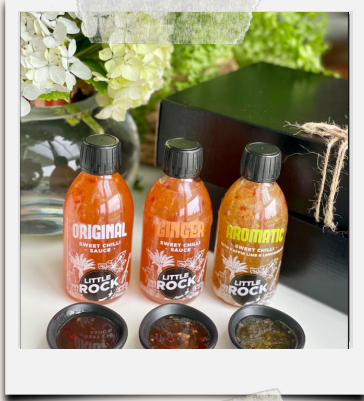

CHRISTMAS GIFT GUIDE

TAI POUTINI / WEST COAST

Support local businesses, makers and producers by purchasing one of these products from the COSTARTERS Christmas gift guide. Each of these small businesses has graduated from the COSTARTERS business program.