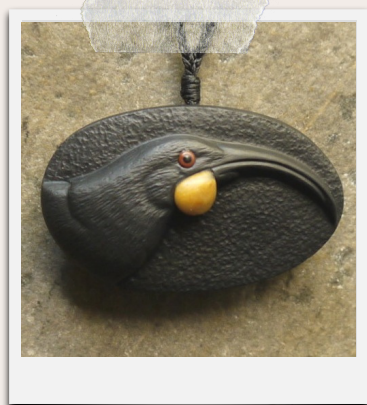

Rhys Hall Sculpture + Adornment

Commissions available and prices on request

pounamu@gmail.com, 0211760842
<https://www.facebook.com/RhysHallSculptureAdornment/>