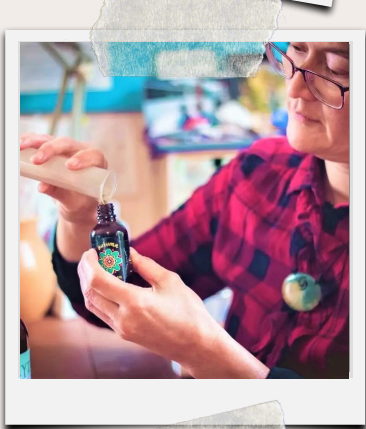

Panacea Natural Health

- Luna nourishing skin cream 60g $34
- Gaia moisturising lotion 100g $36
- Skin Love combo of Luna cream 60g & Gaia lotion 50g $55

<https://panaceahealing.co.nz/>
0211124942